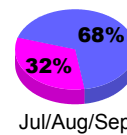

Gender Comparison 2010-2011