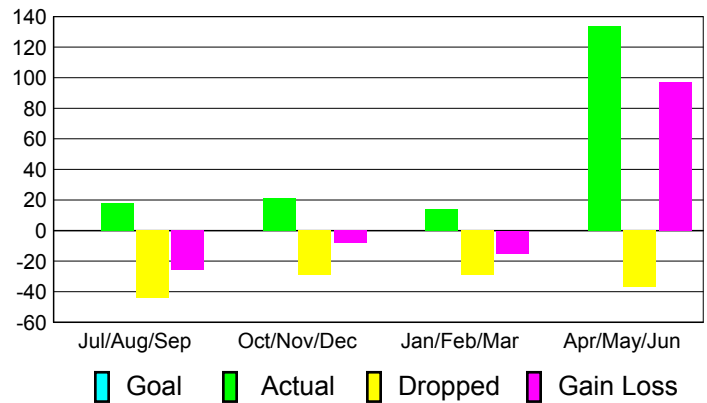

### YTD Status Quo Clubs 2010-2011

Status Quo Clubs Compared to Status Quo Members

## MEMBERSHIP

**Membership Results  
2010-2011**

**Membership  
2009-2010**

Month	Net Memb Goal	Actual New Memb	Actual Dropped Memb	Gain/Loss of Memb	Gain/Loss of Memb
Jul/Aug/Sep	0	18	-44	-26	-7
Oct/Nov/Dec	0	21	-29	-8	-14
Jan/Feb/Mar	0	14	-29	-15	9
Apr/May/June	0	134	-37	97	-11
<b>Totals</b>	<b>0</b>	<b>187</b>	<b>-139</b>	<b>48</b>	<b>-23</b>

### Membership Results 2010-2011

Goal, New, Dropped, Gain/Loss

### Comparison of Membership Gain/Loss

Current Year Compared to the Previous Year