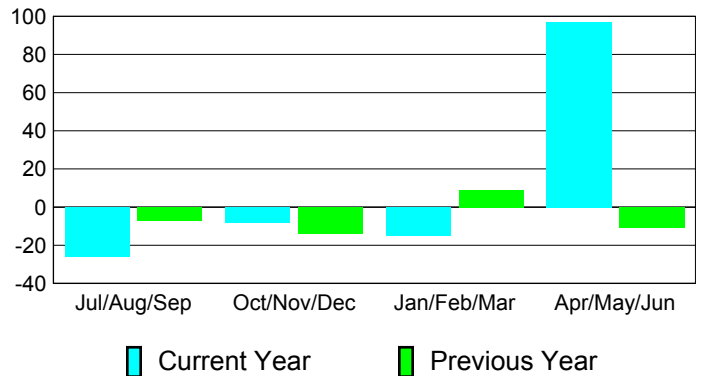

Gender Comparison 2010-2011

Male

Female